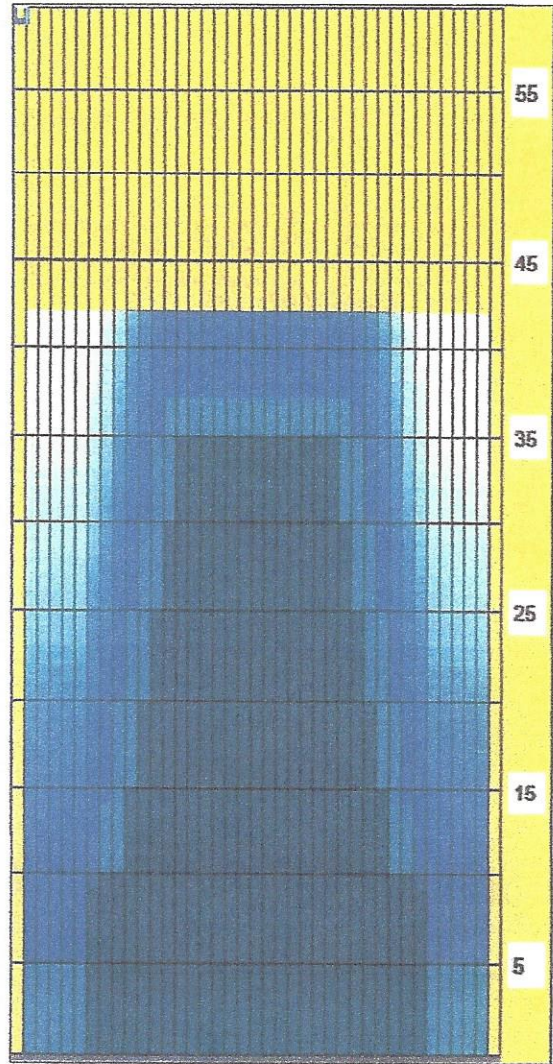

2018 IN State OPEN

TEAM

Oil Pattern Distance:	42 Feet	Reverse Brush Drop:	42 Feet	Oil Per Board:	50 uL
Forward Oil Total:		Reverse Oil Total:		Volume Oil Total:	
Forward Boards Crossed:	427 Boards	Reverse Boards Crossed:	197 Boards	Total Boards Crossed:	624 Boards

Conditioner:
Type In or Select One

TransferType:
Type In or Select One

- Forward
- Reverse
- Combined
- Buff

Item	3L-7L:18L-18R	8L-12L:18L-18R	13L-17L:18L-18R	18L-18R:17R-13R	18L-18R:12R-8R	18L-18R:7R-3R
Description	Outside Track:Middle	Middle Track:Middle	Inside Track:Middle	Middle:Inside Track	Middle:Middle Track	Middle:Outside Track
Track Zone Ratio	6.09	1.82	1.01	1.01	1.82	6.09