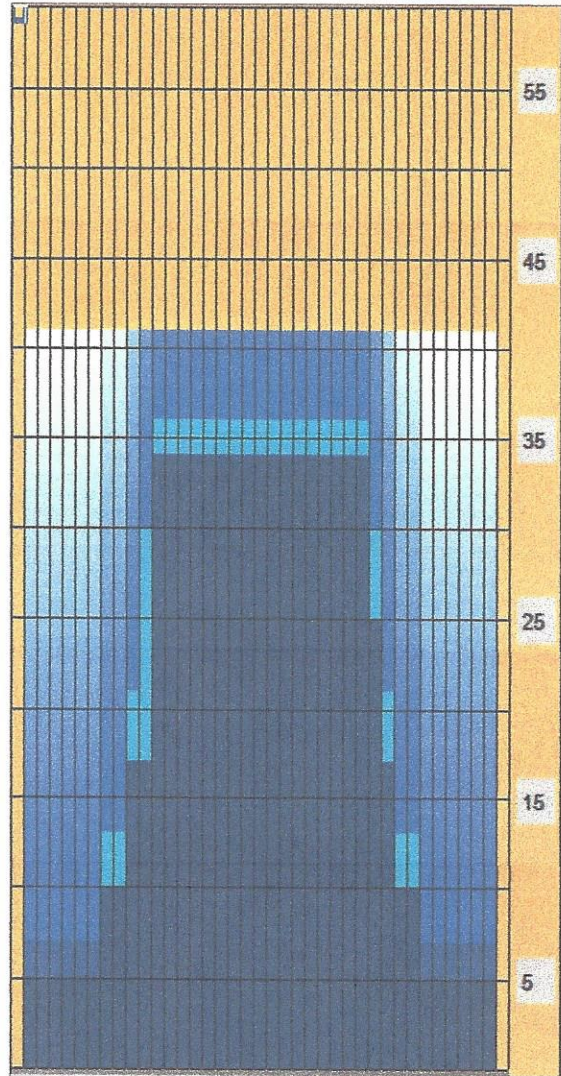

# MINORS

Oil Pattern Distance: **41 Feet**  
 Forward Oil Total:  
 Forward Boards Crossed: **377 Boards**

Reverse Brush Drop: **37 Feet**  
 Reverse Oil Total:  
 Reverse Boards Crossed: **230 Boards**

Oil Per Board: **40 uL**  
 Volume Oil Total:  
 Total Boards Crossed: **607 Boards**

Conditioner:  
 Type In or Select  
 One  
 TransferType:  
 Type In or Select  
 One

- Forward
- Reverse
- Combined
- Buff

Item	3L-7L:18L-18R	8L-12L:18L-18R	13L-17L:18L-18R	18L-18R:17R-13R	18L-18R:12R-8R	18L-18R:7R-3R
Description	Outside Track:Middle	Middle Track:Middle	Inside Track:Middle	Middle:Inside Track	Middle:Middle Track	Middle:Outside Track
Track Zone Ratio	5.2	1.69	1	1	1.63	5.2